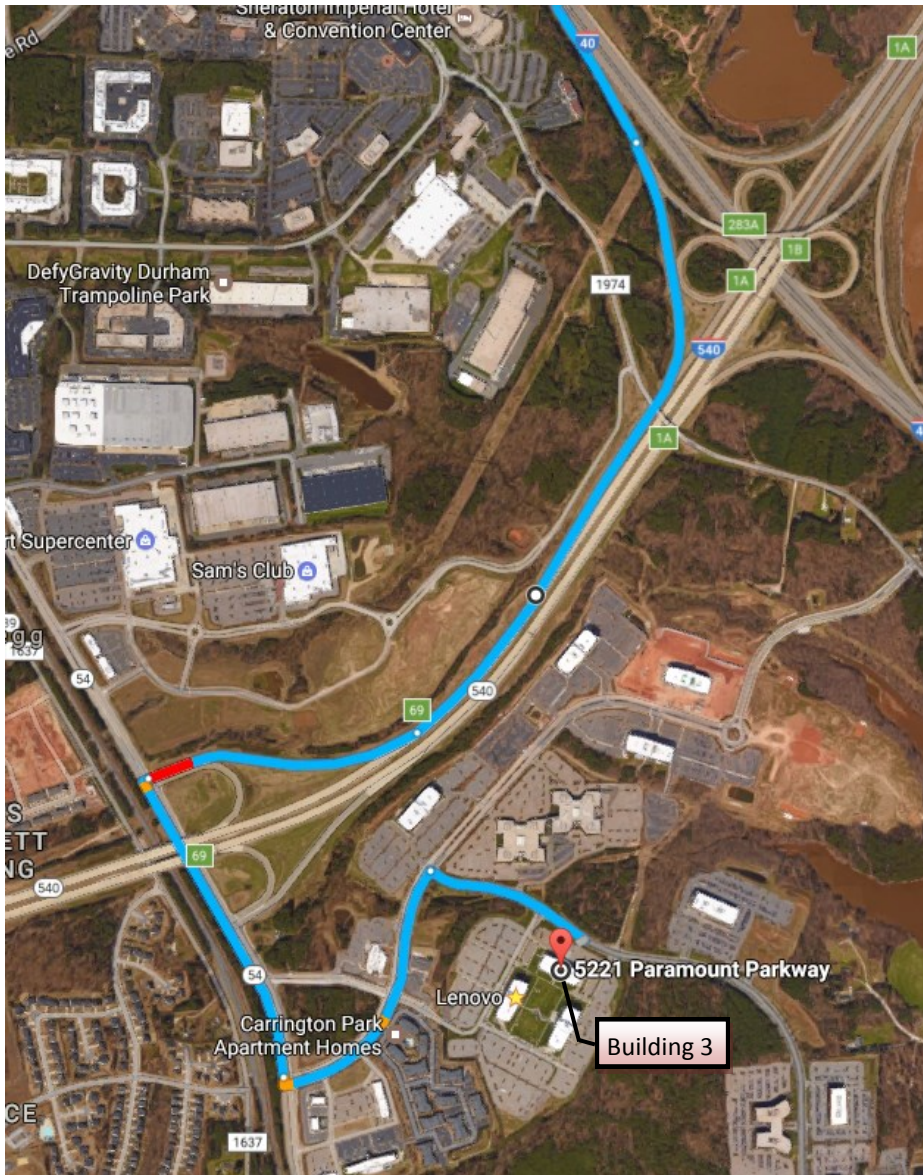

Driving Directions and Shuttle Information
Morrisville Conference Center (MCC)
5221 Paramount Parkway, Morrisville, NC 27560

Directions heading from West to East (Example: Chapel Hill to Morrisville):

- ◆ I-40 East
- ◆ Exit #283A (to 540 Triangle Expressway)
- ◆ Exit #1A (540 Expressway)
- ◆ Exit #69 – 54 Morrisville (last exit before toll road)
- ◆ At light, stay in Left lane and turn **Left** on Chapel Hill 54 Road
- ◆ At next light stay in Right lane and turn **Left** on Carrington Mill Boulevard
- ◆ Pass the Chef’s Academy and Kiddie Academy of Morrisville and turn **Right** at light on Paramount Parkway
- ◆ Take next **Right** turn into Think Place
- ◆ Turn **Left** into parking lot and see building 5221 in front of you (also known as building 3)

Directions heading from East to West (Example: Raleigh to Morrisville)

I-40 West

Exit #284 (to Airport Blvd)

Turn **Left** onto Airport Blvd

Turn **Right** onto Perimeter Park Drive

Turn **Right** onto Paramount Parkway

Turn **Left** into 5221 in front of you (also known as building 3)

Transportation will be provided by UNC Hospital Parking and Transportation. Please be in front of NC Children’s Hospital. The Bus/Van will leave promptly at 7:00 am.